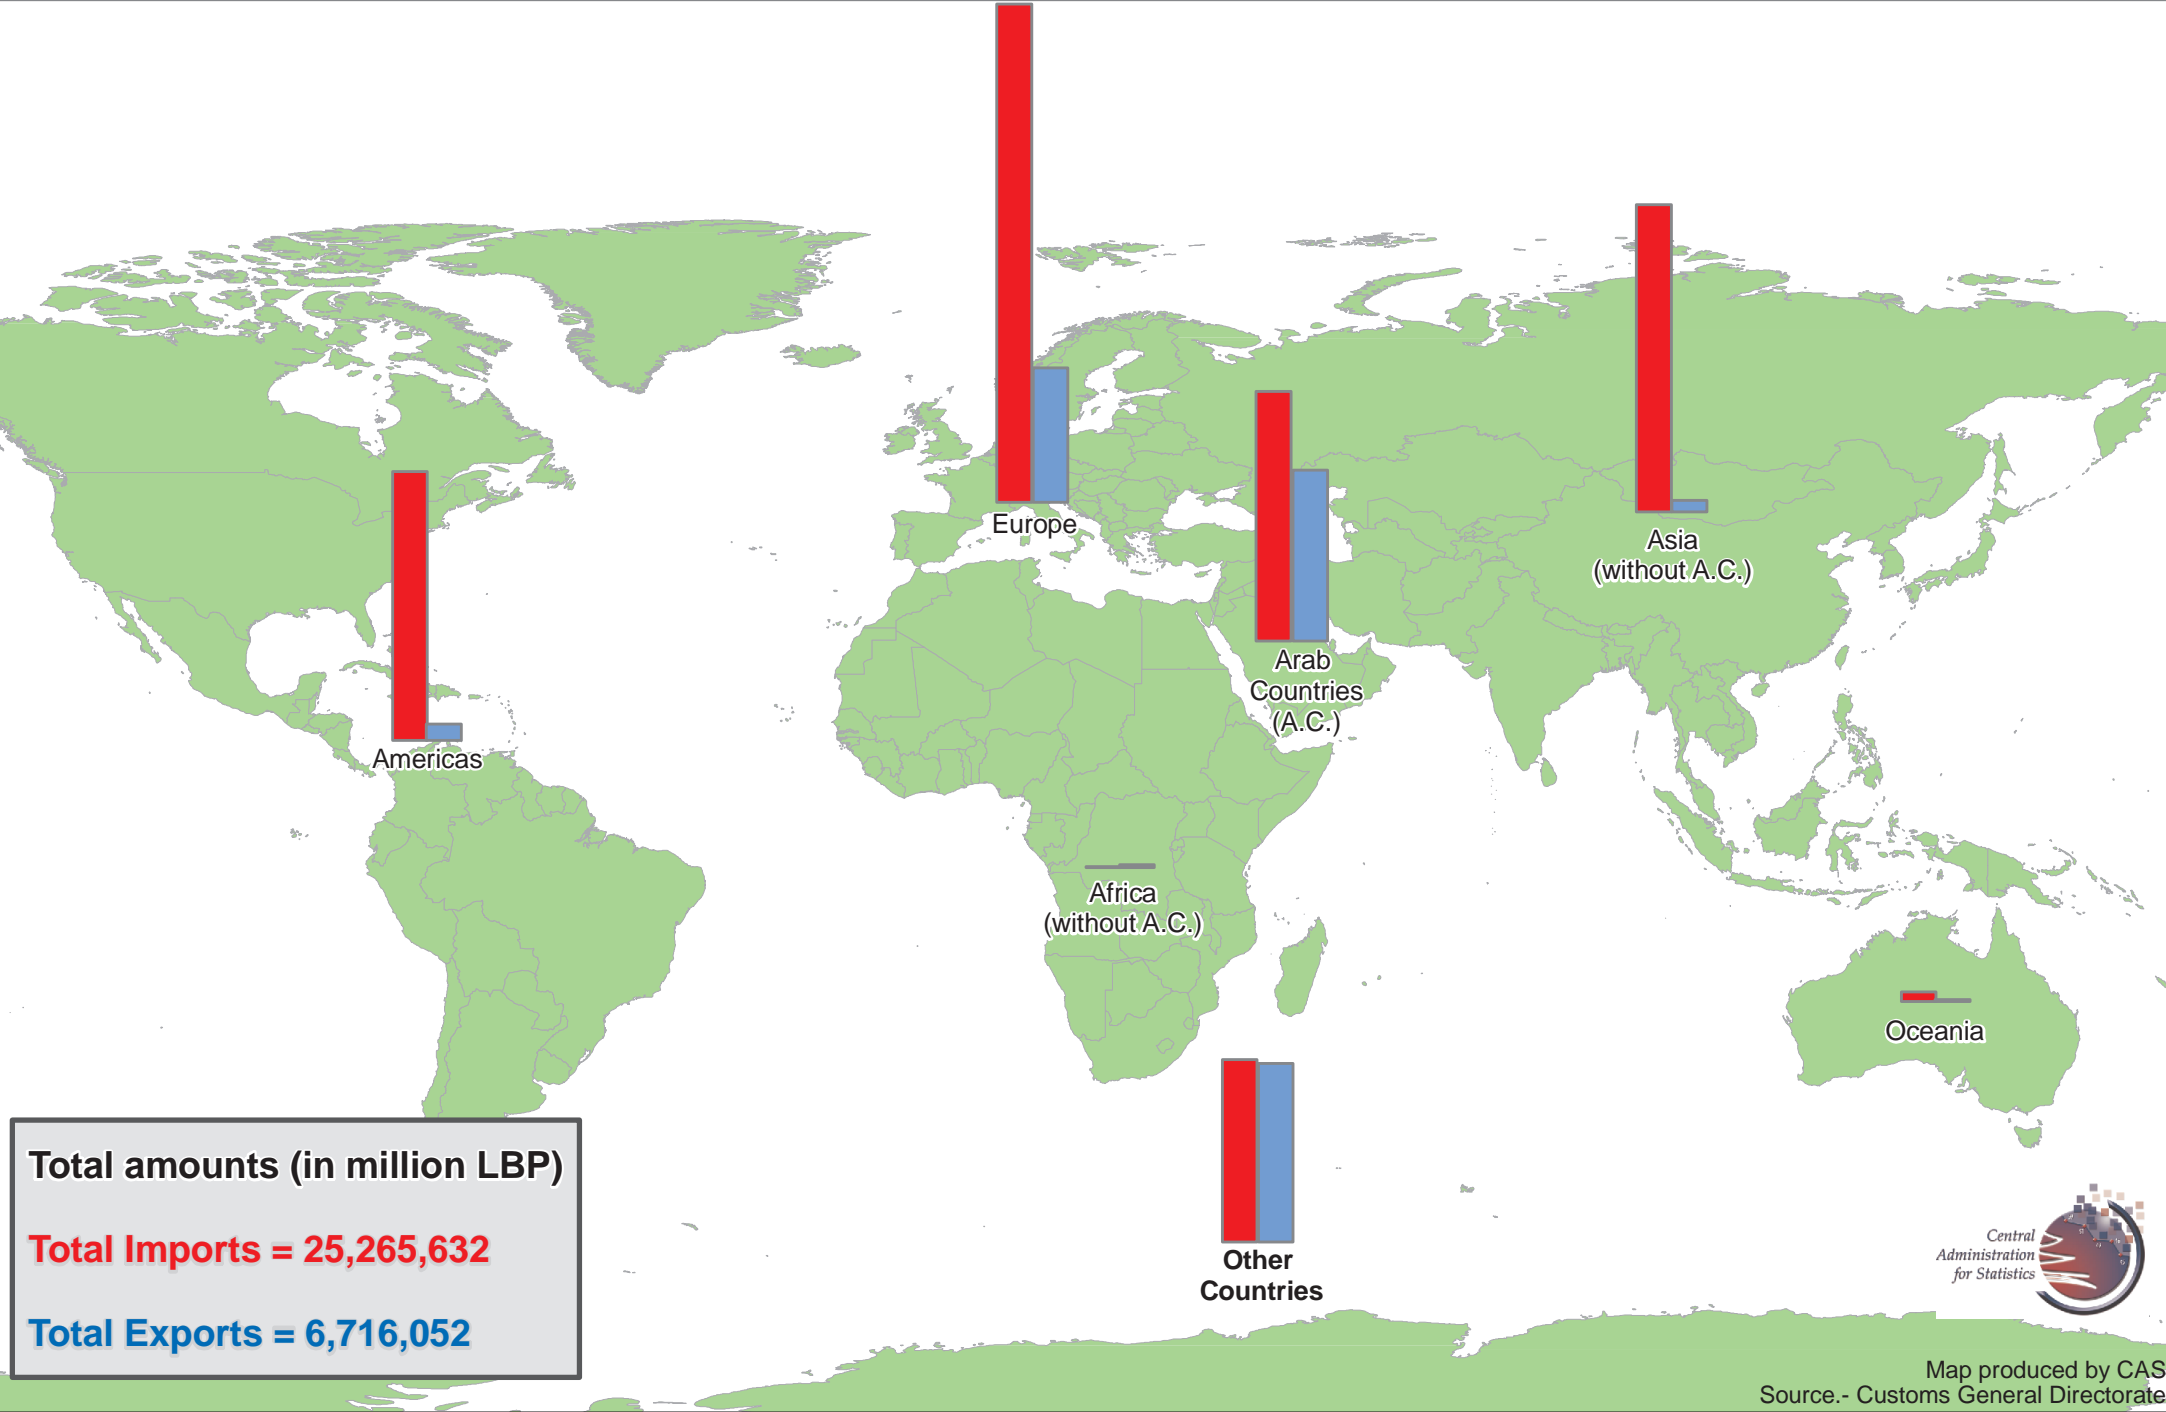

General Imports & Exports by Region in Monetary Terms

Total amounts (in million LBP)

Total Imports = 25,265,632

Total Exports = 6,716,052