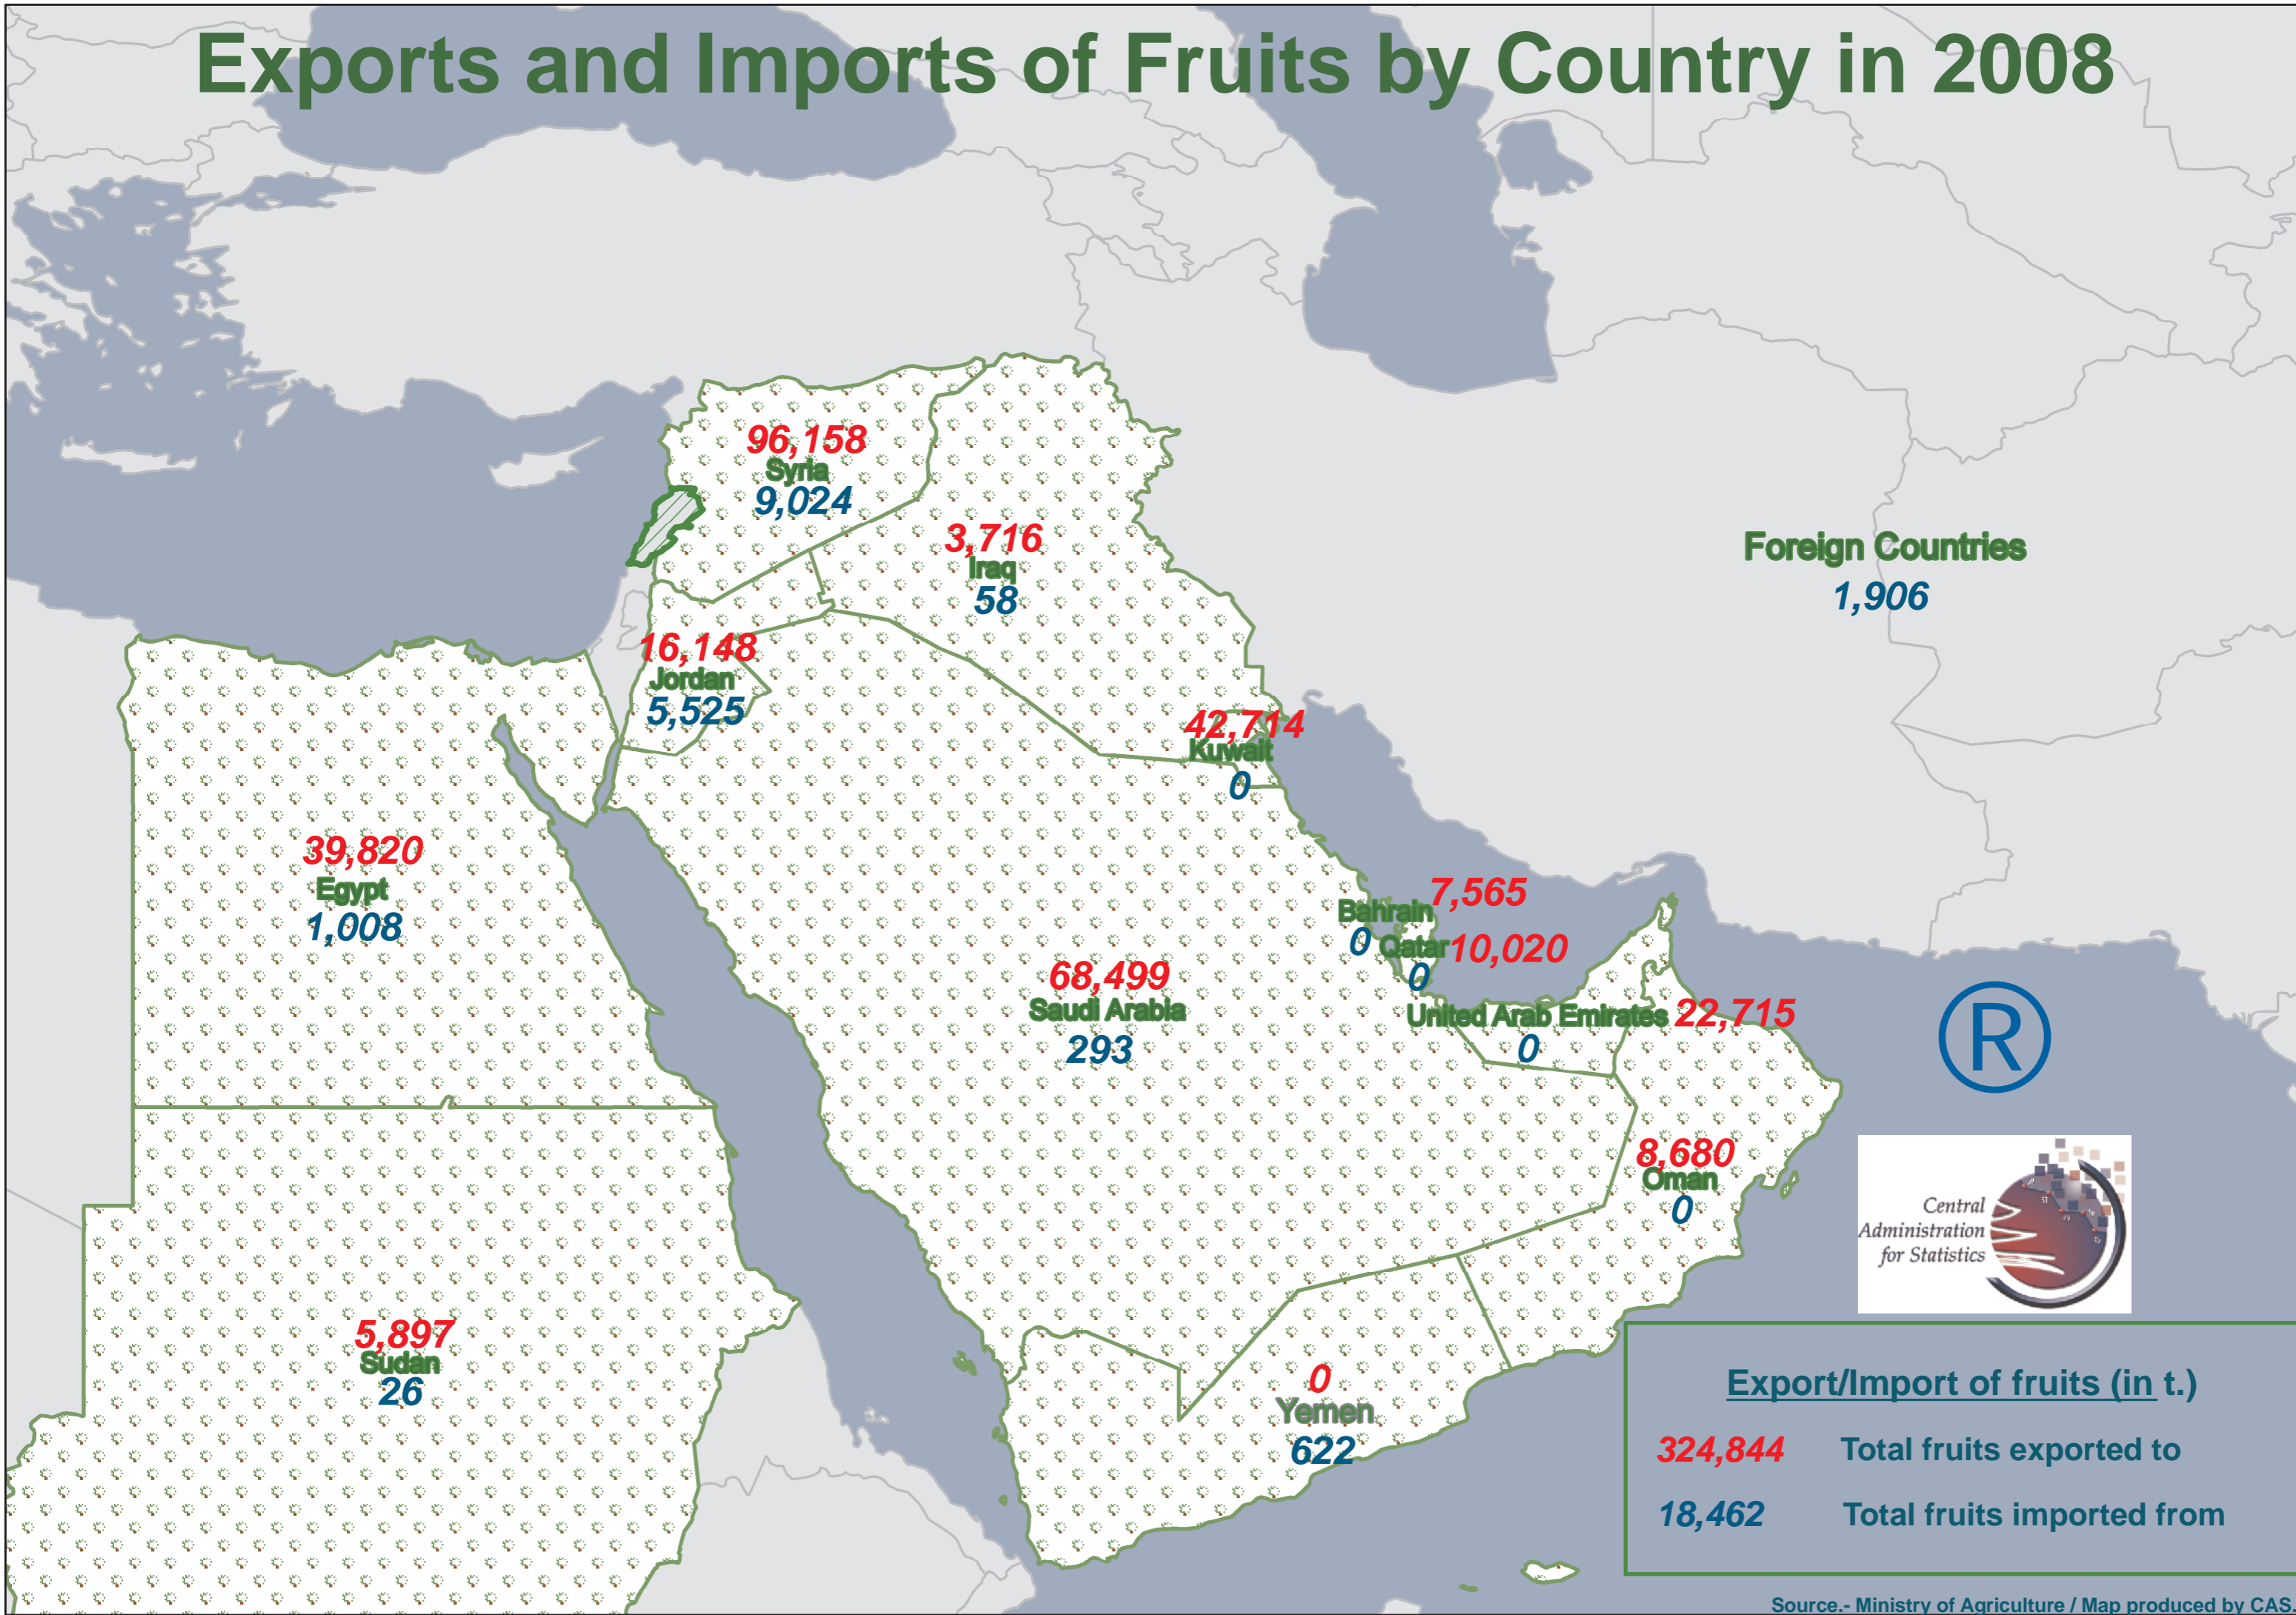

# Exports and Imports of Fruits by Country in 2008

**Export/Import of fruits (in t.)**

**324,844** Total fruits exported to

**18,462** Total fruits imported from